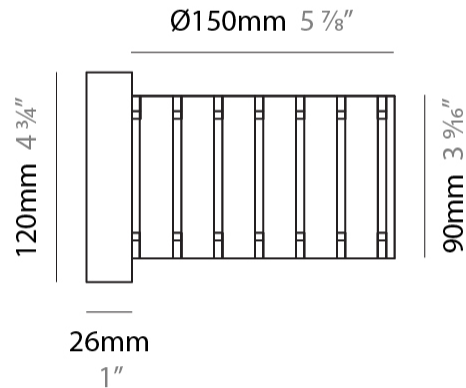

PROJECT	
TYPE	
SPECIFIER	
QUANTITY	
DATE	

LUZ OCULTA WOOD SURFACE

D53031- -
base number   Finish Options   Finish Options

1. To build a product code in our configurator select the specify button on the base model # product page
2. To build a manual product code on this datasheet choose from the options listed below in blue font and add the suffix to the base model #

GENERAL

Series: Luz Oculta
Subseries: Luz Oculta Wood
Brand: Fambuena
Division: Design
Mounting Type: Surface
Mounting Location: Wall
Subcategory: Ambient

PHYSICAL

Shape: Cylinder
Diameter (mm): 150
Diameter (in): 5 7/8
Height (mm): 90
Height (in): 3 9/16
Light Distribution: Direct / Indirect
Fixture Finish: [DOW / NAT](#)
Holder Finish: BRA / BRZ
Fixture Material: Metal / Wood

ELECTRICAL

Number of Lamps: 1
Lamp Type: LED Retrofit
Lamp Shape: T4
Bulb Included: Bulb Not Included
Max. Wattage Per Lamp (W): 3
Lamp Base: G9
Input Voltage (V): 120

LED

OPTICAL

RATINGS AND CERTIFICATIONS

Certified By: Certified for North American Standards
IP rating: IP20