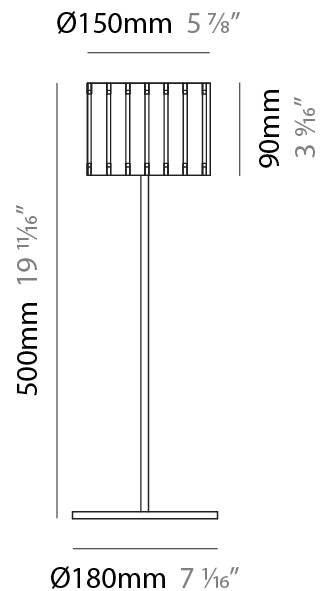

PROJECT	
TYPE	
SPECIFIER	
QUANTITY	
DATE	

LUZ OCULTA WOOD PORTABLE

D54040- -
base number   Finish Options   Finish Options

1. To build a product code in our configurator select the specify button on the base model # product page
2. To build a manual product code on this datasheet choose from the options listed below in blue font and add the suffix to the base model #

GENERAL

Series: Luz Oculta
Subseries: Luz Oculta Wood
Brand: Fambuena
Division: Design
Mounting Type: Portable
Mounting Location: Table
Subcategory: Table

PHYSICAL

Shape: Cylinder
Diameter (mm): 150
Diameter (in): 5 7/8
Height (mm): 500
Height (in): 19 11/16
Light Distribution: Direct / Indirect
Fixture Finish: [DOW / NAT](#)
Holder Finish: BRA / BRZ
Fixture Material: Metal / Wood
Upon Request: Bolt Down

ELECTRICAL

Number of Lamps: 1
Lamp Type: LED Retrofit
Lamp Shape: T4
Bulb Included: Bulb Not Included
Max. Wattage Per Lamp (W): 3
Lamp Base: G9
Input Voltage (V): 120

LED

OPTICAL

RATINGS AND CERTIFICATIONS

Certified By: Certified for North American Standards
IP rating: IP20